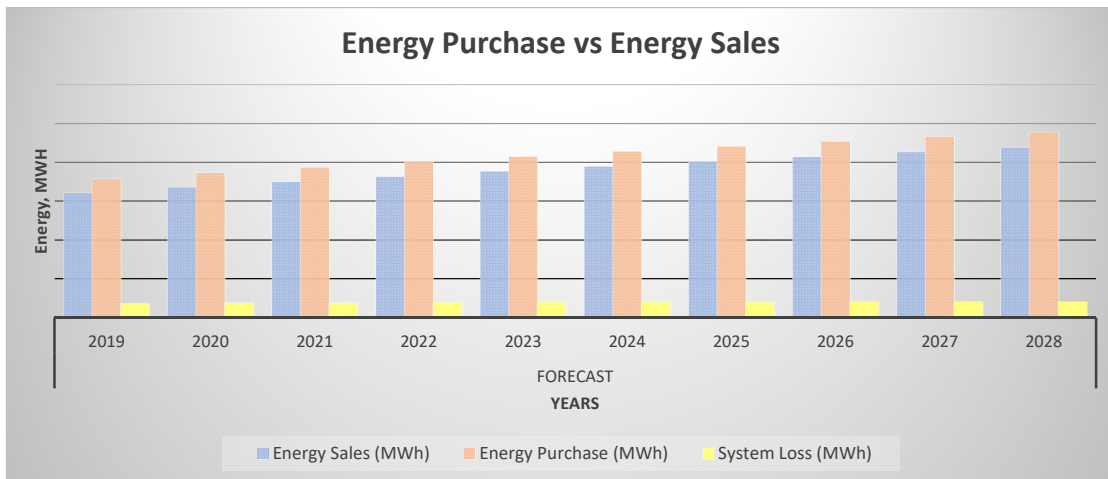

ENERGY SALES AND PURCHASE

ENERGY SALES AND PURCHASE	HISTORICAL									
	2009	2010	2011	2012	2013	2014	2015	2016	2017	2018
Energy Sales (MWh)	41,790	38,278	40,748	43,655	46,538	47,441	49,303	55,950	55,963	60,652
Energy Purchase (MWh)	47,210	43,954	46,342	49,511	52,384	53,217	55,093	62,446	62,181	67,798
System Loss (MWh)	5,419	5,676	5,594	5,856	5,846	5,776	5,790	6,496	6,218	7,146

ENERGY SALES AND PURCHASE	FORECAST									
	2019	2020	2021	2022	2023	2024	2025	2026	2027	2028
Energy Sales (MWh)	64,090	66,980	69,781	72,502	75,152	77,735	80,256	82,720	85,129	87,487
Energy Purchase (MWh)	71,211	74,339	77,277	80,113	82,858	85,517	88,097	90,602	93,037	95,405
System Loss (MWh)	7,121	7,359	7,496	7,611	7,706	7,782	7,841	7,882	7,908	7,918

At an annual average growth rate of 3.7%, SURSECO-I's Energy Sales is seen to increase in the next ten years. This is due to the growing number of consumer connections brought about by the continuous implementation of the Sitio Electrification Program and the Nationwide Electrification of Household Electrification, aside from the constant inflow of regular service connections. As such, the Coop's purchase power grows along with the increased demand for power. This increasing trend in Energy Sales and Purchase is also expected to escalate the Coop's System Loss. The Coop, however, has programmed System Loss reduction activities such as replacement of defective and inefficient kilowatt-hour meters and the installation of 5MVA Tagasaka Substation in its CAPEX application for 2018-2020 to mitigate such increase in SL. This is in addition to the Coop's continuing implementation of SL reduction activities such as connection inspections, pilferage apprehension, ROW clearing, among others .