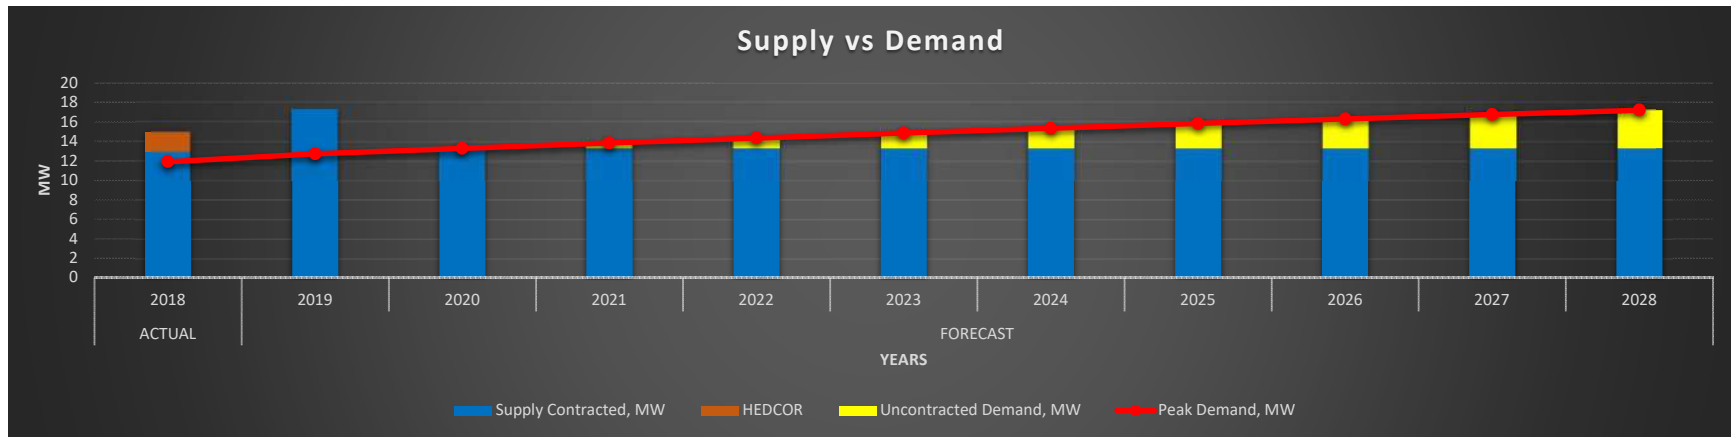

MIX SUPPLY VS DEMAND AND THE OPTIMAL SUPPLY

Supply Demand	ACTUAL	FORECAST									
	2018	2019	2020	2021	2022	2023	2024	2025	2026	2027	2028
Peak Demand, MW	11.911	12.720	13.279	13.820	14.343	14.852	15.347	15.829	16.300	16.760	17.210
Supply Contracted, MW	13	17.3	13.3	13.3	13.3	13.3	13.3	13.3	13.3	13.3	13.3
NPC - PSALM	2	2	2	2	2	2	2	2	2	2	2
Therma South Inc. (TSI)	3	3	3	3	3	3	3	3	3	3	3
Mapalad Power Corp. (MPC)	4	4	0	0	0	0	0	0	0	0	0
HEDCOR	2	0	0	0	0	0	0	0	0	0	0
GN Power	2	8.3	8.3	8.3	8.3	8.3	8.3	8.3	8.3	8.3	8.3
Uncontracted Demand, MW	0.000	0.000	0.000	0.520	1.043	1.552	2.047	2.529	3.000	3.460	3.910