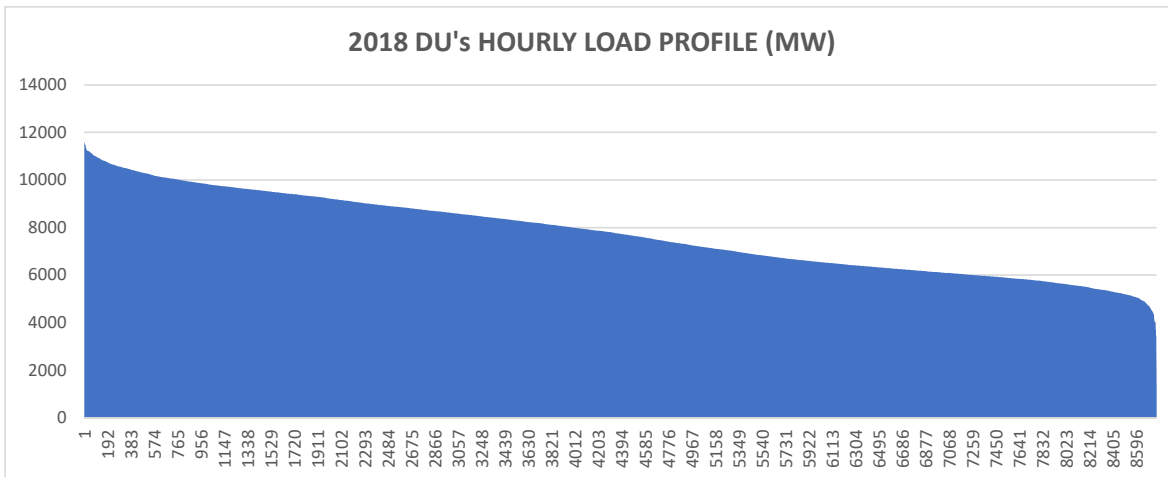

LOAD PROFILE AND LOAD DURATION CURVE

Peak demand is the duration within the day with the highest usage of energy. For SURSECO-I, peak hours occur at 7PM-9PM when residential customers use power through home appliances and gadgets. Meanwhile, big load consumer, Gaisano Capital closes at 8PM where demand starts to go down. Base Demand, on the other hand, occurs from 2 AM to 5AM when load is mostly Streetlights. By 10AM onwards, intermediate load occurs and this is when most commercial establishments such as Gaisano Capital starts full operation and mobilization of their equipment.