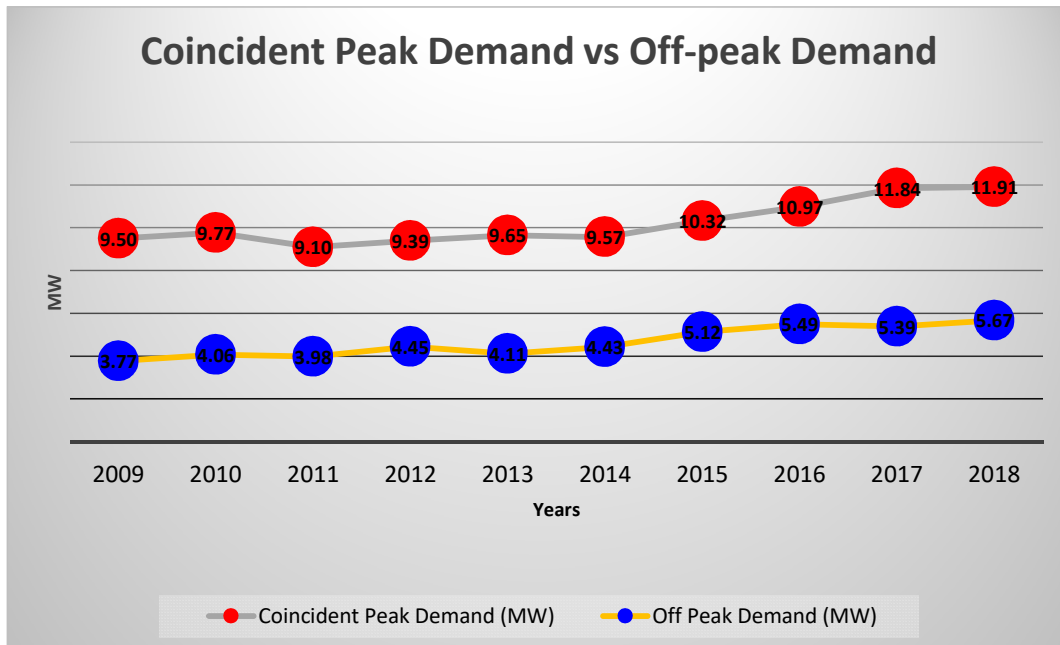

DEMAND

Demand	HISTORICAL									
	2009	2010	2011	2012	2013	2014	2015	2016	2017	2018
Coincident Peak Demand (MW)	9.499	9.768	9.099	9.390	9.650	9.565	10.318	10.974	11.840	11.911
Off Peak Demand (MW)	3.771	4.062	3.980	4.447	4.114	4.430	5.123	5.491	5.386	5.6714

Demand	FORECAST									
	2019	2020	2021	2022	2023	2024	2025	2026	2027	2028
Coincident Peak Demand (MW)	12.720	13.279	13.820	14.343	14.852	15.347	15.829	16.300	16.760	17.210
Off Peak Demand (MW)	6.06	6.32	6.58	6.83	7.07	7.31	7.54	7.76	7.98	8.2

SURSECO-I's forecasted demand and energy based on the latest Distribution Development Plan for 2019 - 2028 uses the Cubic Logarithmic with Smoothing - $Y=a \ln(t^3) + bt-1+c$ with a validity and accuracy test result of Adj. R2 = 0.997, MAPE = 0.83% (pass) and Adj. R2 = 0.991, MAPE = 1.50% (pass). Using this methodology, it can be gleaned that SURSECO-I's demand for power will increase with an average load growth of 6% from years 2019 to 2028. The possible entry of indicative big load consumers is seen to contribute to the increase in the demand for power. Among these indicative loads are commercial buildings that are set to be built at the Tourism spots of Bislig City and Hinatuan. The entry of Oil Mill in Tagasaka and the expected Central Warehouse and Provincial hospital in Barobo are also big loads expected to boost system demand.