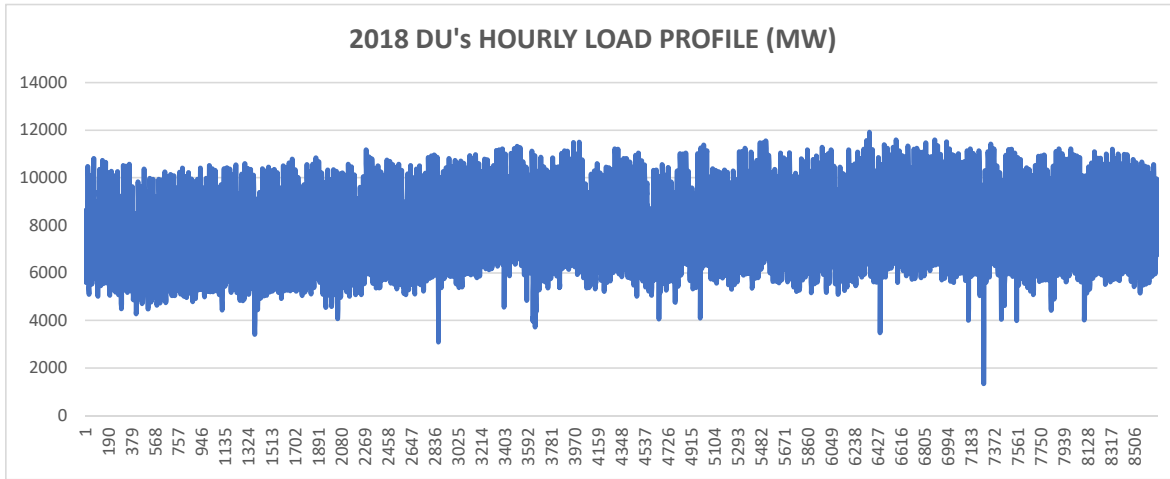

LOAD PROFILE AND LOAD DURATION CURVE

Peak demand is the duration within the day with the highest usage of energy. For SURSECO-I, peak hours occur at 7PM-9PM when residential customers use power through home appliances and gadgets. Meanwhile, big load consumer, Gaisano Capital closes at 8PM where demand starts to go down. Base Demand, on the other hand, occurs from 2 AM to 5AM when load is mostly Streetlights. By 10AM onwards, intermediate load occurs and this is when most commercial establishments such as Gaisano Capital starts full operation and mobilization of their equipment.