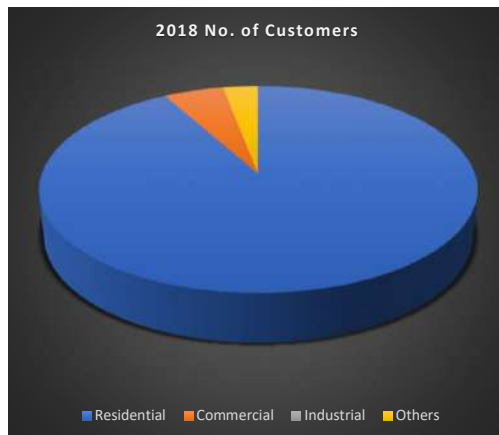

Number of Customer Connections in Franchise	ACTUAL		FORECAST									
	2018	2019	2020	2021	2022	2023	2024	2025	2026	2027	2028	
Residential	47,533	57,600	59,431	61,210	62,941	64,627	66,272	67,878	69,449	70,985	72,490	
Commercial	2,645	2,724	2,806	2,890	2,977	3,066	3,158	3,253	3,351	3,451	3,555	
Industrial	1	2	2	3	3	3	4	4	4	4	5	
Others	1,555	1,602	1,650	1,699	1,750	1,803	1,857	1,912	1,970	2,029	2,089.8	
Total (Captive Customers)	51,734	61,928	63,889	65,803	67,671	69,499	71,291	73,047	74,773	76,469	78,140	

Contestable Customers Served by RES - NONE

In 2018, SURSECO-I has a total of 79,383 connections all over its franchise area. Residential customers comprise around 95% of the total SURSECO-I connections. With an Annual Average Growth Rate of 4.3%, household connections are expected to rise in the next ten years. In particular, a rapid growth of residential and small commercial customers and a minimal growth of industrial customers is forecasted. The possible entry of indicative high voltage large commercial customers and the continued implementation of the Sitio Electrification Program (SEP) of the National Electrification Administration (NEA) as well as the Nationwide Intensification of Household Electrification (NIHE) of the Department of Energy (DOE) are major contributors to the increase of the SURSECO-I customer connections.