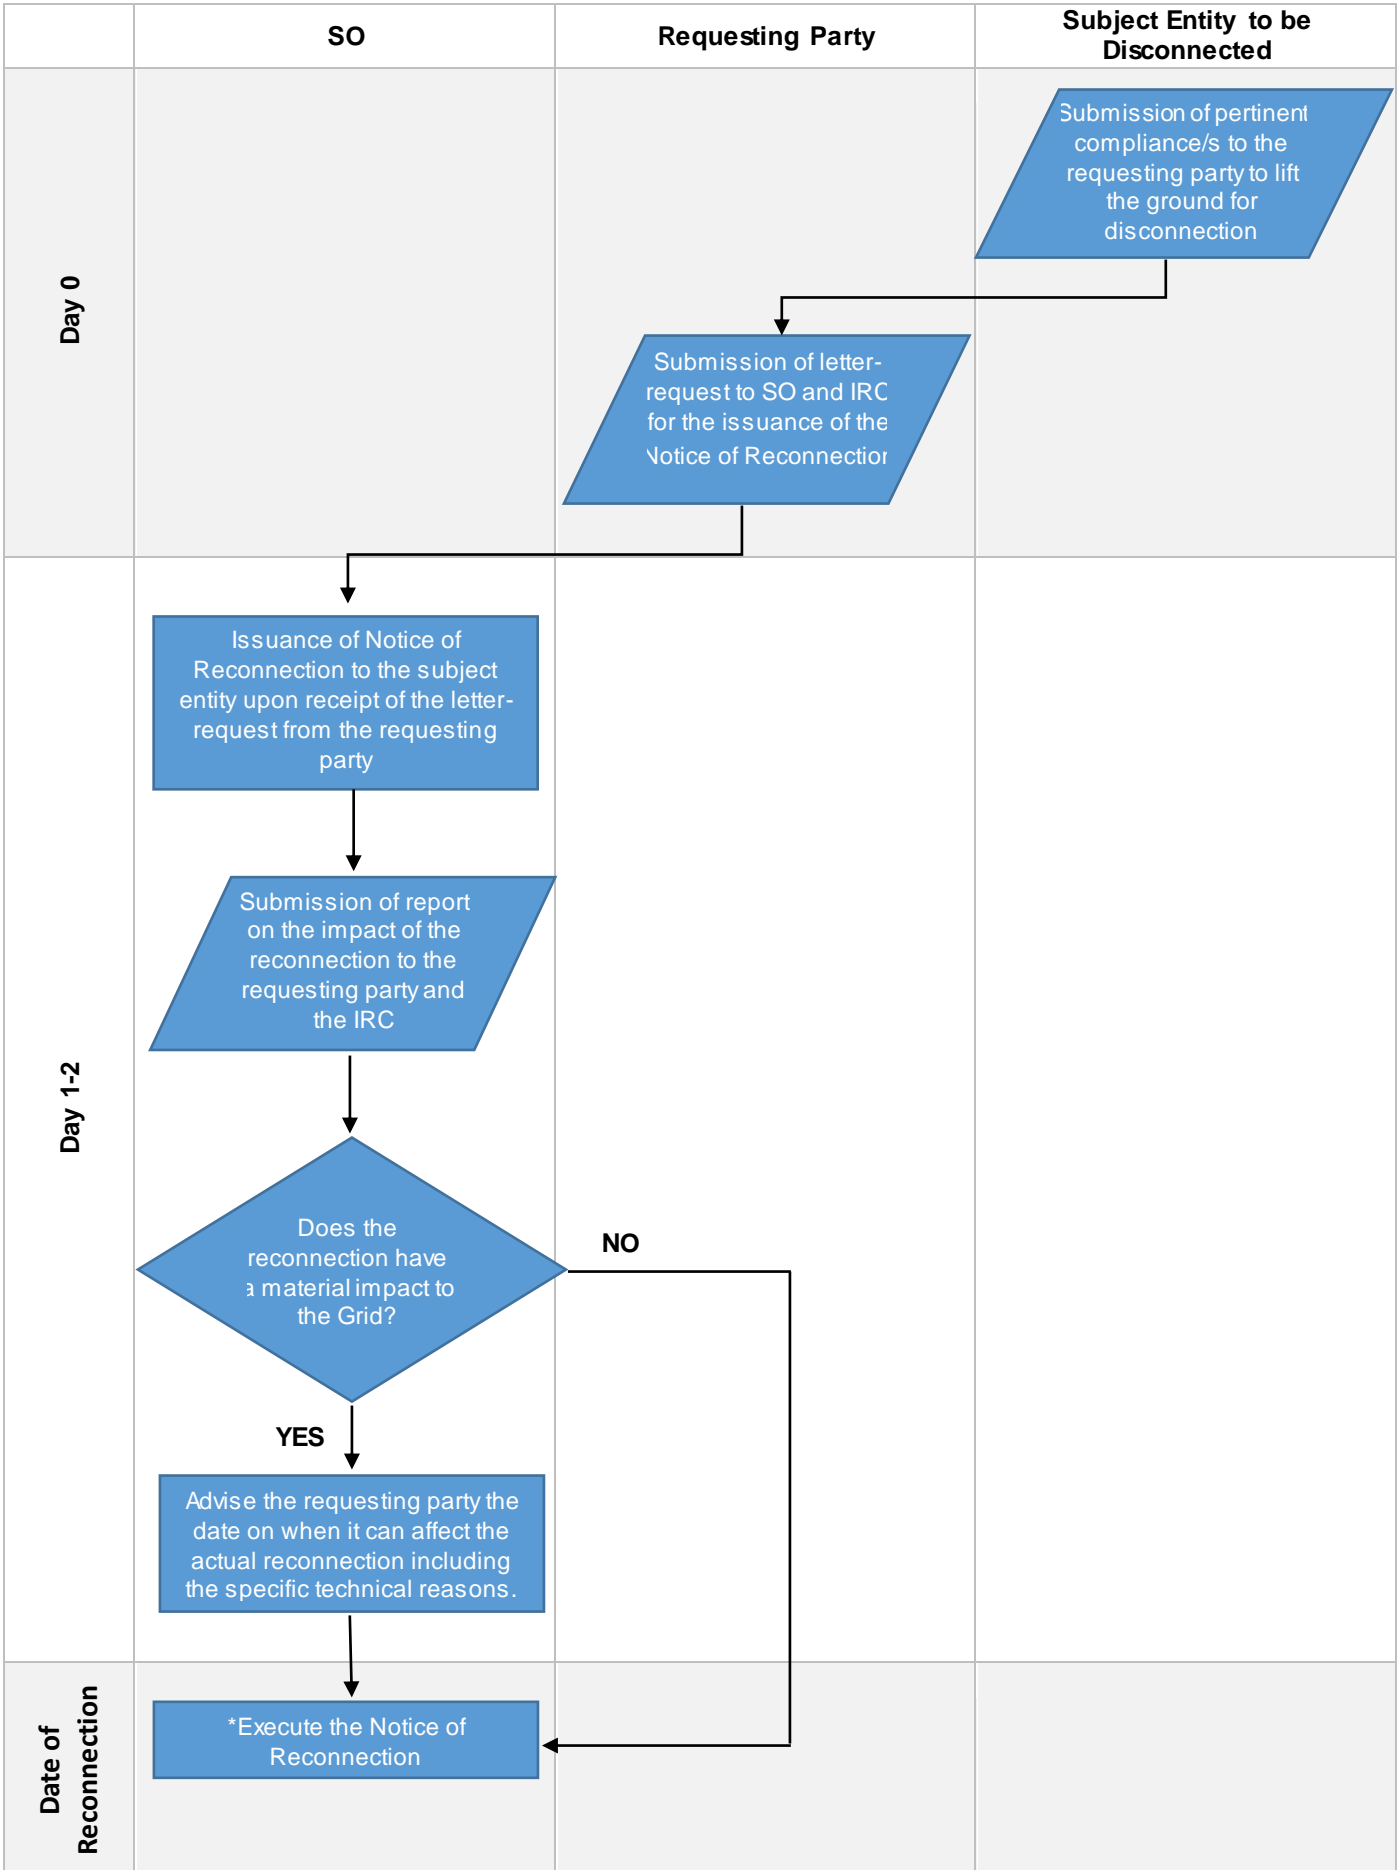

## Reconnection Process

\* In case the 2nd day falls on a Friday, weekends or a holiday, the reconnection shall be executed on the next working day.