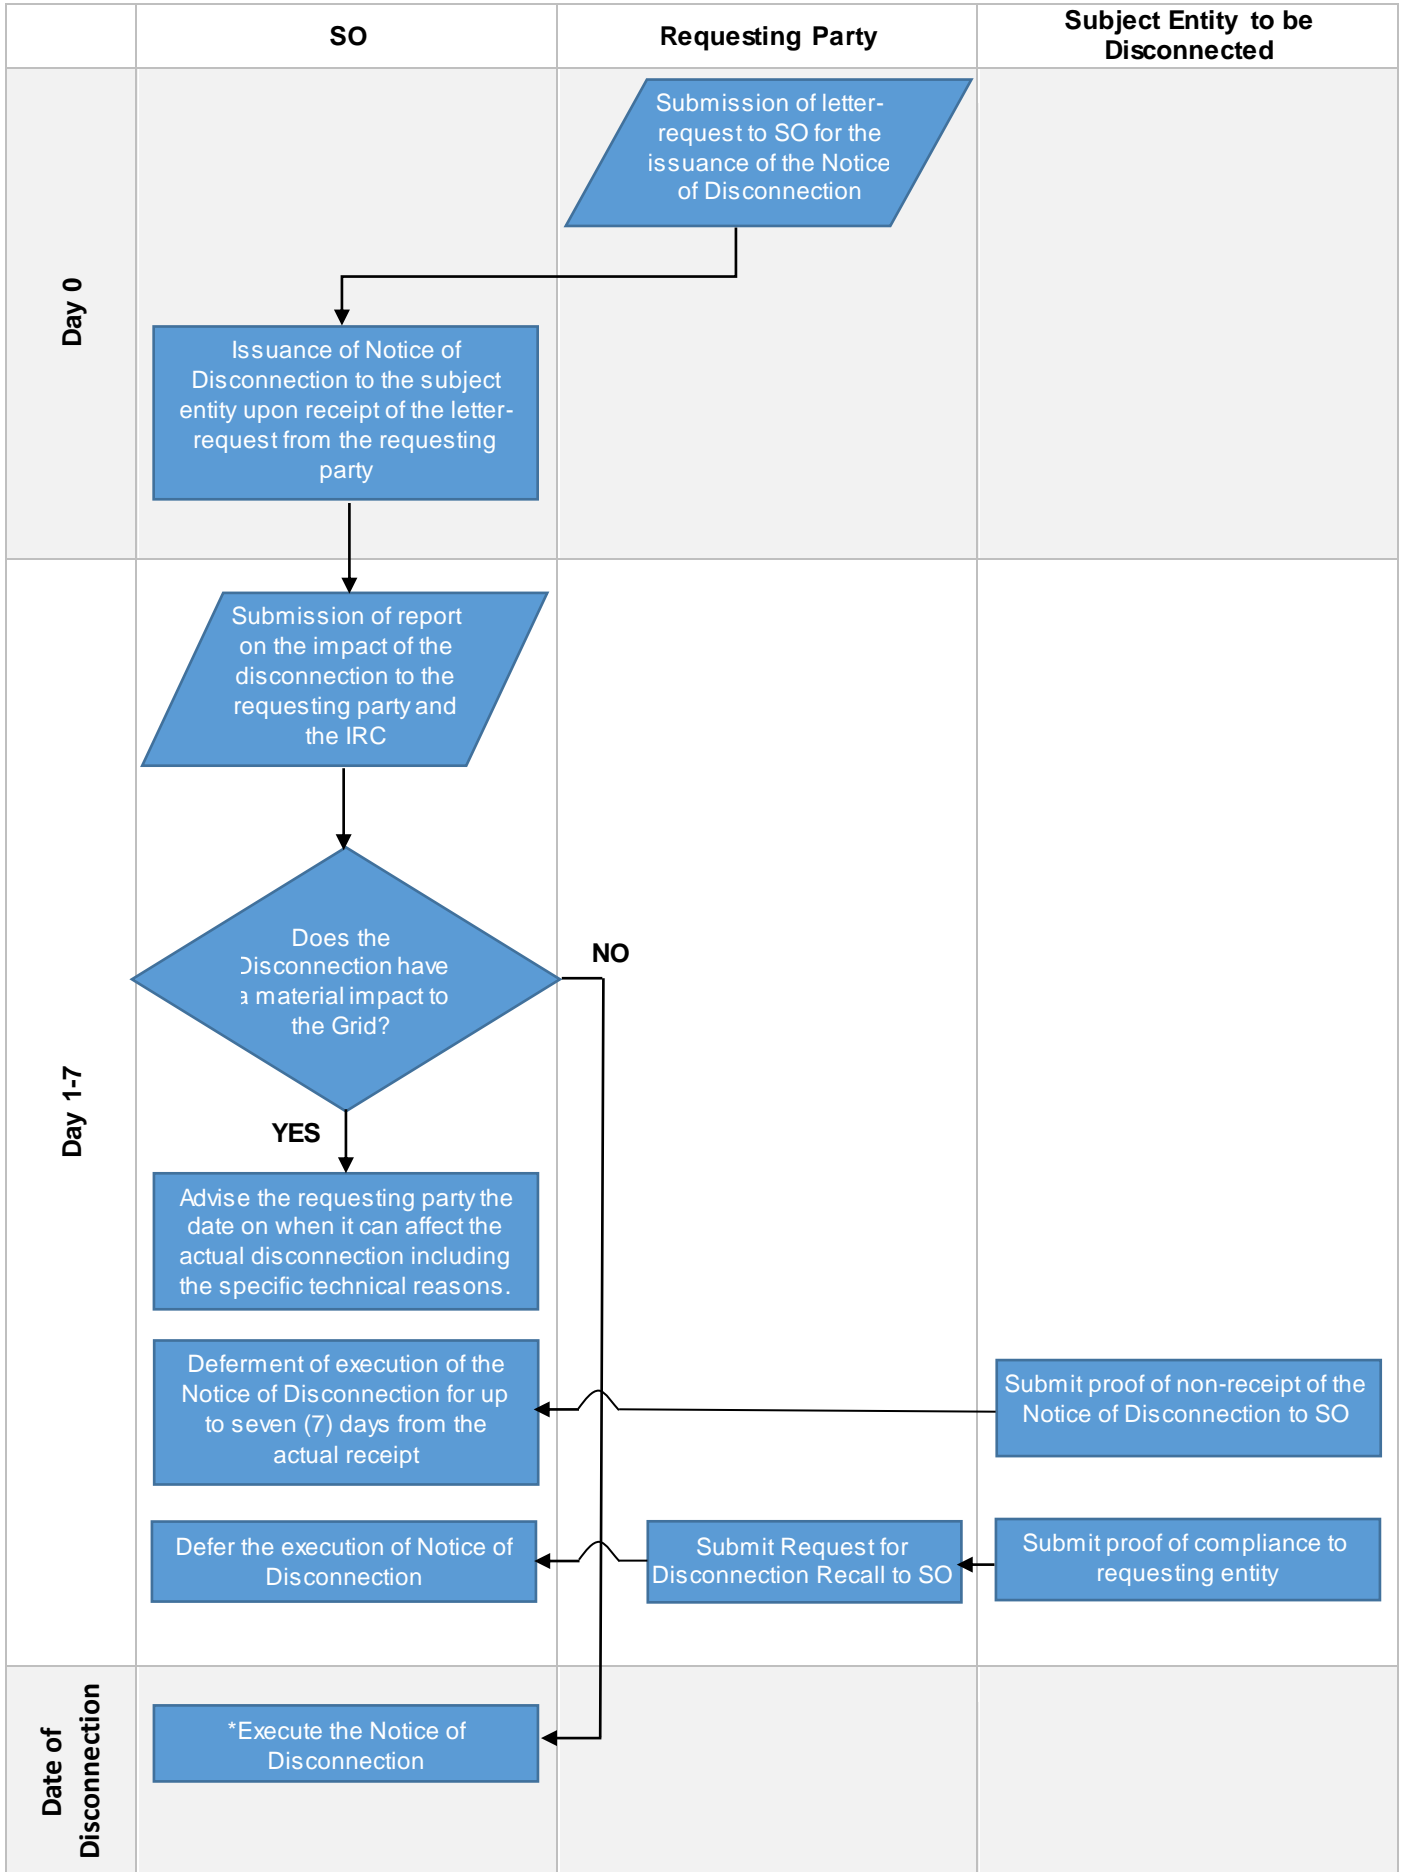

APPENDIX D

Disconnection Process

* In case the 7th day falls on a Friday, weekends or a holiday, the disconnection shall be executed on the next working day.